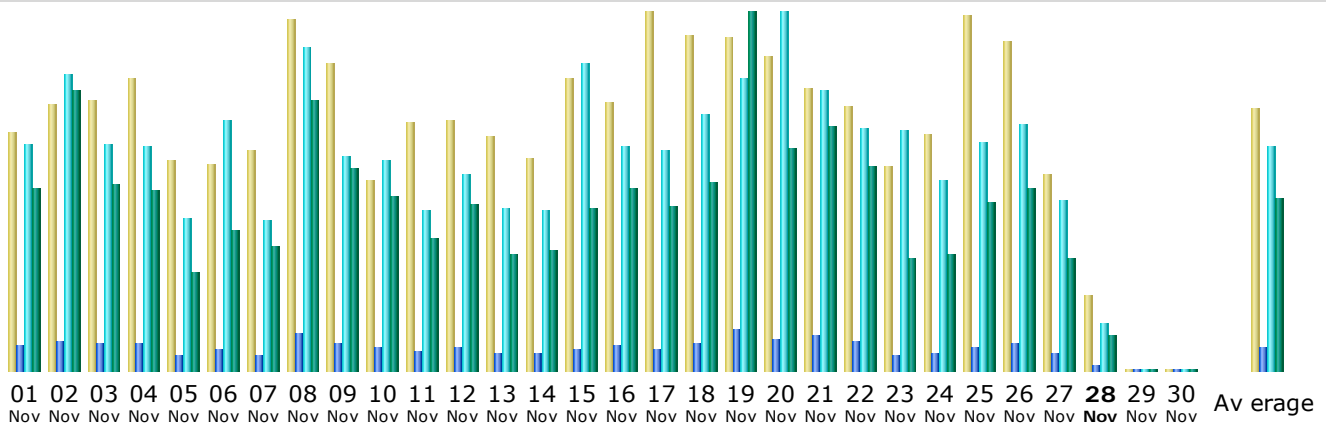

Day	Number of visits	Pages	Hits	Bandwidth
01 Nov 2009	510	7183	67735	726.14 MB
02 Nov 2009	570	8620	88966	1.09 GB
03 Nov 2009	580	7949	67692	735.25 MB
04 Nov 2009	627	8181	67234	717.42 MB
05 Nov 2009	448	4329	45867	388.53 MB
06 Nov 2009	441	5989	74979	555.59 MB
07 Nov 2009	473	4759	44928	494.70 MB
08 Nov 2009	753	11368	97004	1.05 GB
09 Nov 2009	659	8369	64197	804.89 MB
10 Nov 2009	407	6714	62951	693.70 MB
11 Nov 2009	531	5428	48059	524.61 MB
12 Nov 2009	536	6964	58779	662.23 MB
13 Nov 2009	503	5168	48784	463.79 MB
14 Nov 2009	453	5141	48167	474.84 MB
15 Nov 2009	627	6166	92513	645.10 MB
16 Nov 2009	573	7699	67499	726.89 MB
17 Nov 2009	768	6395	66306	652.76 MB
18 Nov 2009	721	8274	76851	746.45 MB
19 Nov 2009	715	12277	87620	1.39 GB
20 Nov 2009	674	9349	107705	882.77 MB
21 Nov 2009	604	10352	83999	970.55 MB
22 Nov 2009	565	8824	72480	813.01 MB
23 Nov 2009	436	4526	72364	449.62 MB
24 Nov 2009	506	5098	57419	463.16 MB
25 Nov 2009	761	7175	68359	664.38 MB
26 Nov 2009	706	7915	73853	727.14 MB
27 Nov 2009	419	4878	51102	449.53 MB
28 Nov 2009	158	1323	14069	140.20 MB
29 Nov 2009	0	0	0	0
30 Nov 2009	0	0	0	0
Average	561.57	7014.75	67052.89	685.15 MB
Total	15724	196413	1877481	18.73 GB

Days of week