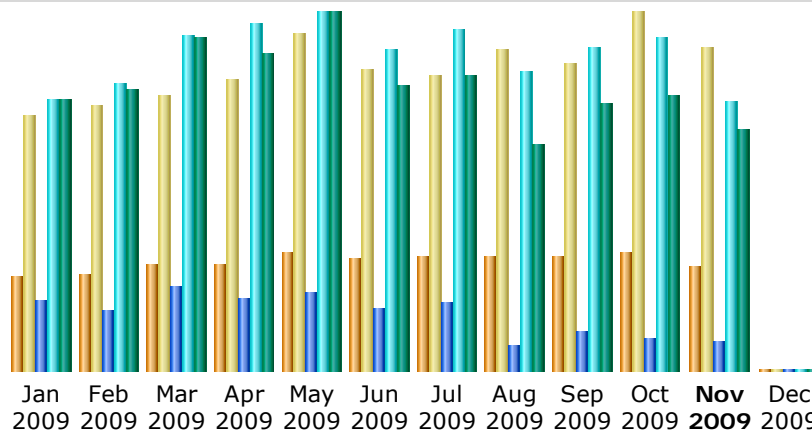

Statistics for: gmcmhphotos.com

Last Update: 28 Nov 2009 - 07:57

Reported period:

Summary

Reported period Month Nov 2009					
First visit 01 Nov 2009 - 00:00					
Last visit 28 Nov 2009 - 07:57					
	Unique visitors	Number of visits	Pages	Hits	Bandwidth
Viewed traffic *	5118	15724 (3.07 visits/visitor)	196413 (12.49 Pages/Visit)	1877481 (119.4 Hits/Visit)	18.73 GB (1249.33 KB/Visit)
Not viewed traffic *			64936	448087	1.72 GB

* Not viewed traffic includes traffic generated by robots, worms, or replies with special HTTP status codes.

Monthly history

Month	Unique visitors	Number of visits	Pages	Hits	Bandwidth
Jan 2009	4648	12502	491314	1892927	21.06 GB
Feb 2009	4666	12951	428422	2005808	21.91 GB
Mar 2009	5185	13401	586503	2340981	25.91 GB
Apr 2009	5150	14170	506095	2416414	24.63 GB
May 2009	5748	16472	544151	2494073	27.85 GB
Jun 2009	5455	14726	441833	2232012	22.23 GB
Jul 2009	5534	14397	474207	2374282	22.97 GB
Aug 2009	5618	15638	179944	2083335	17.56 GB
Sep 2009	5603	15021	264639	2254039	20.87 GB
Oct 2009	5770	17468	225851	2325562	21.41 GB
Nov 2009	5118	15724	196413	1877481	18.73 GB
Dec 009	20	0	0	0	0
Total	58495	162470	4339372	24296914	245.13 GB