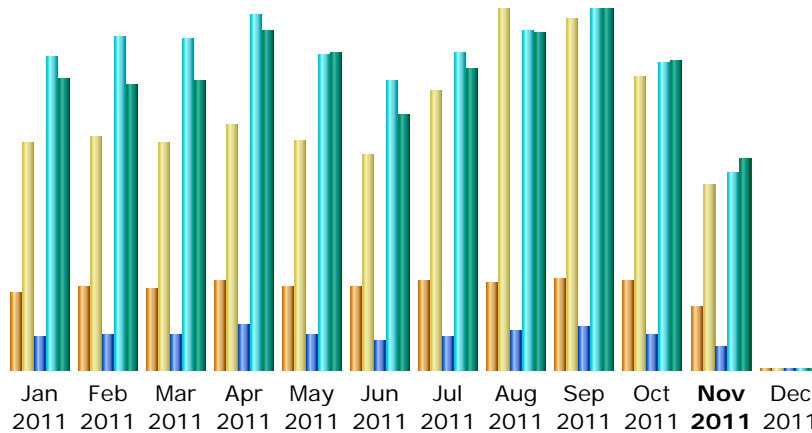

Last Update: 22 Nov 2011 - 23:07

Reported period: Nov 2011 OK

Summary

Reported period	Month Nov 2011				
First visit	01 Nov 2011 - 00:00				
Last visit	22 Nov 2011 - 23:04				
	Unique visitors	Number of visits	Pages	Hits	Bandwidth
Viewed traffic *	5,017	14,889 (2.96 visits/visitor)	142,101 (9.54 Pages/Visit)	1,211,935 (81.39 Hits/Visit)	14.85 GB (1045.74 KB/Visit)
Not viewed traffic *			159,551	575,142	5.28 GB

* Not viewed traffic includes traffic generated by robots, worms, or replies with special HTTP status codes.

Monthly history

Month	Unique visitors	Number of visits	Pages	Hits	Bandwidth
Jan 2011	6,123	18,336	201,636	1,928,030	20.55 GB
Feb 2011	6,707	18,731	211,862	2,050,895	20.19 GB
Mar 2011	6,563	18,246	222,068	2,047,209	20.45 GB
Apr 2011	7,136	19,688	271,772	2,192,358	23.99 GB
May 2011	6,659	18,377	216,095	1,939,626	22.34 GB
Jun 2011	6,743	17,221	180,567	1,789,297	18.06 GB
Jul 2011	7,178	22,379	209,785	1,956,032	21.19 GB
Aug 2011	7,025	28,956	246,509	2,086,696	23.85 GB
Sep 2011	7,308	28,309	263,522	2,221,374	25.41 GB
Oct 2011	7,227	23,638	220,755	1,890,870	21.77 GB
Nov 2011	5,017	14,889	142,101	1,211,935	14.85 GB
Dec 2011	0	0	0	0	0
Total	73,686	228,770	2,386,672	21,314,322	232.63 GB