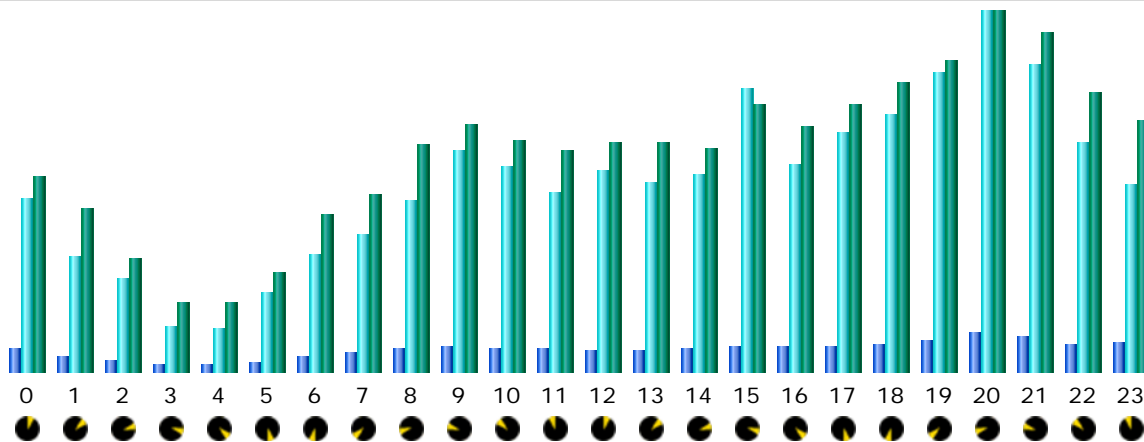

Hours

Hours	Pages	Hits	Bandwidth	Hours	Pages	Hits	Bandwidth
00	5,886	46,160	562.07 MB	12	5,743	53,599	662.89 MB
01	4,030	30,871	474.49 MB	13	5,861	50,522	660.87 MB
02	3,034	24,856	327.62 MB	14	6,054	52,456	643.50 MB
03	1,994	12,005	199.80 MB	15	6,928	75,558	770.18 MB
04	1,960	11,747	199.95 MB	16	6,664	55,511	708.79 MB
05	2,627	20,846	284.12 MB	17	6,735	64,096	770.95 MB
06	3,975	31,469	453.83 MB	18	7,352	68,796	834.10 MB
07	5,061	36,523	513.22 MB	19	8,130	79,985	898.17 MB
08	6,081	45,909	656.09 MB	20	10,238	96,174	1.02 GB
09	6,626	58,978	717.17 MB	21	9,416	82,251	981.23 MB
10	6,174	54,537	671.34 MB	22	7,414	61,080	807.83 MB
11	6,180	47,871	637.35 MB	23	7,938	50,135	727.52 MB