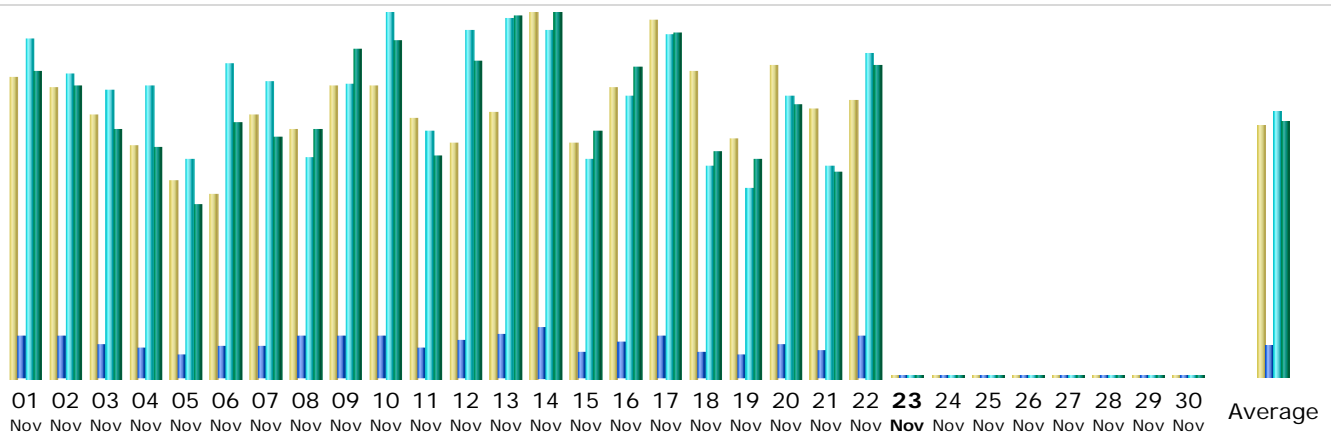

Day	Number of visits	Pages	Hits	Bandwidth
01 Nov 2011	748	7,893	65,107	767.04 MB
02 Nov 2011	723	7,786	58,652	730.52 MB
03 Nov 2011	654	5,969	55,469	621.78 MB
04 Nov 2011	579	5,416	56,132	574.82 MB
05 Nov 2011	489	4,044	41,895	431.06 MB
06 Nov 2011	453	5,878	60,415	640.98 MB
07 Nov 2011	654	5,785	57,140	603.58 MB
08 Nov 2011	618	7,786	42,341	621.72 MB
09 Nov 2011	730	7,751	56,619	825.67 MB
10 Nov 2011	729	7,601	71,439	847.03 MB
11 Nov 2011	646	5,476	47,251	555.75 MB
12 Nov 2011	585	6,825	66,899	791.33 MB
13 Nov 2011	663	8,034	69,169	906.95 MB
14 Nov 2011	926	9,210	66,745	930.71 MB
15 Nov 2011	583	4,755	41,802	616.15 MB
16 Nov 2011	721	6,556	54,204	779.98 MB
17 Nov 2011	890	7,780	66,078	867.48 MB
18 Nov 2011	762	4,442	40,863	567.13 MB
19 Nov 2011	596	4,240	36,301	543.00 MB
20 Nov 2011	779	6,136	54,278	687.05 MB
21 Nov 2011	669	4,964	40,541	512.29 MB
22 Nov 2011	692	7,774	62,595	783.15 MB
23 Nov 2011	0	0	0	0
24 Nov 2011	0	0	0	0
25 Nov 2011	0	0	0	0
26 Nov 2011	0	0	0	0
27 Nov 2011	0	0	0	0
28 Nov 2011	0	0	0	0
29 Nov 2011	0	0	0	0
30 Nov 2011	0	0	0	0
Average	647	6,178	52,692	661.09 MB
Total	14,889	142,101	1,211,935	14.85 GB

Days of week