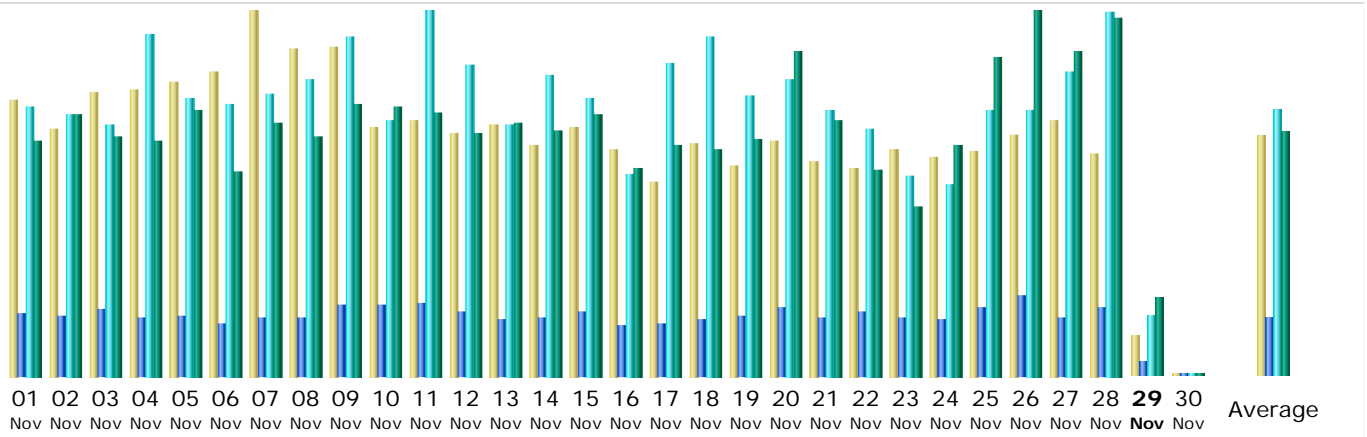

Day	Number of visits	Pages	Hits	Bandwidth
01 Nov 2012	1,363	12,615	56,219	1.15 GB
02 Nov 2012	1,219	12,461	54,379	1.28 GB
03 Nov 2012	1,405	13,669	52,331	1.17 GB
04 Nov 2012	1,408	11,680	70,974	1.15 GB
05 Nov 2012	1,456	12,220	57,675	1.30 GB
06 Nov 2012	1,505	10,347	56,746	1.00 GB
07 Nov 2012	1,833	11,770	58,743	1.24 GB
08 Nov 2012	1,618	11,889	61,799	1.17 GB
09 Nov 2012	1,625	14,360	70,818	1.33 GB
10 Nov 2012	1,229	14,416	52,946	1.33 GB
11 Nov 2012	1,256	14,661	77,397	1.30 GB
12 Nov 2012	1,201	13,195	64,631	1.19 GB
13 Nov 2012	1,238	11,496	52,305	1.24 GB
14 Nov 2012	1,134	11,993	62,677	1.20 GB
15 Nov 2012	1,230	12,974	57,842	1.28 GB
16 Nov 2012	1,120	9,928	41,852	1.02 GB
17 Nov 2012	952	10,554	65,305	1.13 GB
18 Nov 2012	1,143	11,414	70,627	1.11 GB
19 Nov 2012	1,038	12,293	58,447	1.16 GB
20 Nov 2012	1,151	13,764	61,872	1.60 GB
21 Nov 2012	1,055	11,775	55,426	1.26 GB
22 Nov 2012	1,026	12,943	51,410	1.01 GB
23 Nov 2012	1,113	11,809	41,639	845.69 MB
24 Nov 2012	1,072	11,302	39,785	1.13 GB
25 Nov 2012	1,100	14,121	55,272	1.57 GB
26 Nov 2012	1,185	16,485	55,138	1.82 GB
27 Nov 2012	1,255	11,754	63,323	1.60 GB
28 Nov 2012	1,091	13,779	75,739	1.76 GB
29 Nov 2012	201	2,836	12,724	401.53 MB
30 Nov 2012	0	0	0	0
Average	1,214	12,224	57,104	1.23 GB
Total	35,222	354,503	1,656,041	35.71 GB

Days of week