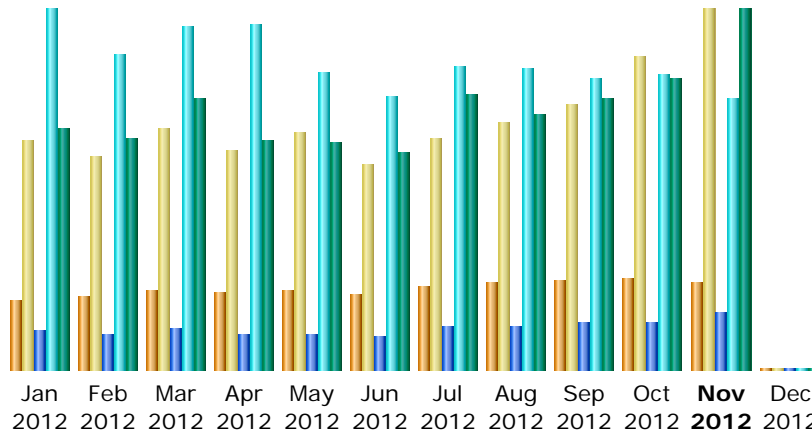

Last Update: 29 Nov 2012 - 06:07

Reported period: Nov 2012 OK

Summary

Reported period	Month Nov 2012				
First visit	01 Nov 2012 - 00:01				
Last visit	29 Nov 2012 - 05:58				
	Unique visitors	Number of visits	Pages	Hits	Bandwidth
Viewed traffic *	8,560	35,222 (4.11 visits/visitor)	354,503 (10.06 Pages/Visit)	1,656,041 (47.01 Hits/Visit)	35.71 GB (1063.24 KB/Visit)
Not viewed traffic *			261,795	606,076	5.27 GB

* Not viewed traffic includes traffic generated by robots, worms, or replies with special HTTP status codes.

Monthly history

Month	Unique visitors	Number of visits	Pages	Hits	Bandwidth
Jan 2012	6,708	22,500	238,240	2,200,389	23.92 GB
Feb 2012	7,223	20,927	213,968	1,919,601	23.00 GB
Mar 2012	7,775	23,486	244,905	2,101,572	26.92 GB
Apr 2012	7,545	21,385	216,461	2,103,310	22.64 GB
May 2012	7,808	23,126	217,868	1,818,426	22.54 GB
Jun 2012	7,367	20,124	205,190	1,672,014	21.46 GB
Jul 2012	8,190	22,570	263,546	1,850,159	27.21 GB
Aug 2012	8,587	24,174	257,904	1,841,886	25.30 GB
Sep 2012	8,796	25,912	288,491	1,775,289	26.95 GB
Oct 2012	8,812	30,538	282,717	1,800,292	28.83 GB
Nov 2012	8,560	35,222	354,503	1,656,041	35.71 GB
Dec 2012	0	0	0	0	0
Total	87,371	269,964	2,783,793	20,738,979	284.48 GB