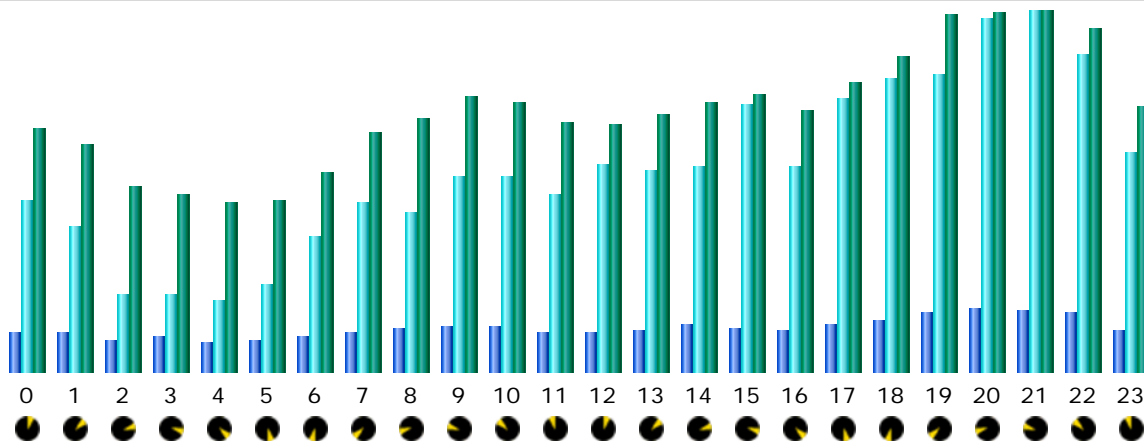

Days of month

Day	Number of visits	Pages	Hits	Bandwidth
01 Nov 2012	1,363	12,615	56,219	1.15 GB
02 Nov 2012	1,219	12,461	54,379	1.28 GB
03 Nov 2012	1,405	13,669	52,331	1.17 GB
04 Nov 2012	1,408	11,680	70,974	1.15 GB
05 Nov 2012	1,456	12,220	57,675	1.30 GB
06 Nov 2012	1,505	10,347	56,746	1.00 GB
07 Nov 2012	1,833	11,770	58,743	1.24 GB
08 Nov 2012	1,618	11,889	61,799	1.17 GB
09 Nov 2012	1,625	14,360	70,818	1.33 GB
10 Nov 2012	1,229	14,416	52,946	1.33 GB
11 Nov 2012	1,256	14,661	77,397	1.30 GB
12 Nov 2012	1,201	13,195	64,631	1.19 GB
13 Nov 2012	1,238	11,496	52,305	1.24 GB
14 Nov 2012	1,134	11,993	62,677	1.20 GB
15 Nov 2012	1,230	12,974	57,842	1.28 GB
16 Nov 2012	1,120	9,928	41,852	1.02 GB
17 Nov 2012	952	10,554	65,305	1.13 GB
18 Nov 2012	1,143	11,414	70,627	1.11 GB
19 Nov 2012	1,038	12,293	58,447	1.16 GB
20 Nov 2012	1,151	13,764	61,872	1.60 GB
21 Nov 2012	1,055	11,775	55,426	1.26 GB
22 Nov 2012	1,026	12,943	51,410	1.01 GB
23 Nov 2012	1,113	11,809	41,639	845.69 MB
24 Nov 2012	1,072	11,302	39,785	1.13 GB
25 Nov 2012	1,100	14,121	55,272	1.57 GB
26 Nov 2012	1,185	16,485	55,138	1.82 GB
27 Nov 2012	1,255	11,754	63,323	1.60 GB
28 Nov 2012	1,091	13,779	75,739	1.76 GB
29 Nov 2012	201	2,836	12,724	401.53 MB
30 Nov 2012	0	0	0	0
Average	1,214	12,224	57,104	1.23 GB
Total	35,222	354,503	1,656,041	35.71 GB

Hours

Hours	Pages	Hits	Bandwidth	Hours	Pages	Hits	Bandwidth
00	13,266	58,478	1.39 GB	12	13,275	70,281	1.41 GB
01	13,351	49,155	1.30 GB	13	13,725	68,268	1.46 GB
02	10,323	26,086	1.05 GB	14	15,848	70,181	1.54 GB
03	11,639	26,401	1.01 GB	15	14,489	91,164	1.58 GB
04	9,956	24,332	986.26 MB	16	13,873	69,655	1.48 GB
05	10,453	29,754	1004.56 MB	17	15,827	93,148	1.66 GB
06	11,627	46,373	1.13 GB	18	17,385	99,924	1.80 GB
07	13,469	57,575	1.36 GB	19	20,403	101,323	2.04 GB
08	14,653	54,440	1.44 GB	20	21,289	120,333	2.05 GB
09	15,493	66,243	1.57 GB	21	21,118	122,784	2.06 GB
10	15,638	66,775	1.53 GB	22	20,076	108,453	1.96 GB
11	13,359	60,426	1.43 GB	23	13,968	74,489	1.52 GB