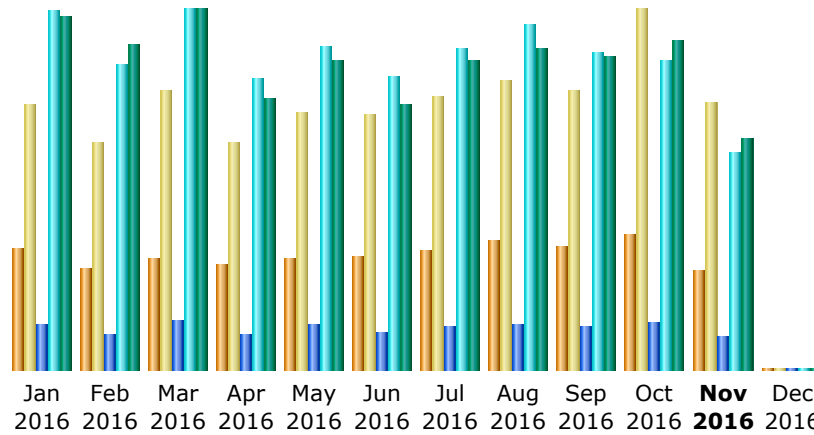

Last Update: 25 Nov 2016 - 02:07 [Update now](#)

Reported period: Nov 2016

Summary

Reported period	Month Nov 2016				
First visit	01 Nov 2016 - 00:00				
Last visit	25 Nov 2016 - 01:56				
	Unique visitors	Number of visits	Pages	Hits	Bandwidth
Viewed traffic *	5,062	13,600 (2.68 visits/visitor)	110,978 (8.16 Pages/Visit)	750,994 (55.22 Hits/Visit)	13.86 GB (1068.41 KB/Visit)
Not viewed traffic *			370,420	454,492	13.70 GB

* Not viewed traffic includes traffic generated by robots, worms, or replies with special HTTP status codes.

Monthly history

Month	Unique visitors	Number of visits	Pages	Hits	Bandwidth
Jan 2016	6,176	13,494	157,649	1,242,331	21.20 GB
Feb 2016	5,106	11,551	122,897	1,055,706	19.46 GB
Mar 2016	5,689	14,254	166,363	1,245,708	21.59 GB
Apr 2016	5,404	11,575	123,642	1,005,071	16.21 GB
May 2016	5,692	13,119	156,052	1,119,206	18.56 GB
Jun 2016	5,802	12,997	128,156	1,010,998	15.86 GB
Jul 2016	6,118	13,956	146,510	1,113,227	18.58 GB
Aug 2016	6,584	14,792	157,578	1,193,827	19.27 GB

Sep 2016	6,303	14,206	148,423	1,096,255	18.72 GB
Oct 2016	6,847	18,371	160,367	1,070,262	19.67 GB
Nov 2016	5,062	13,600	110,978	750,994	13.86 GB
Dec 2016	0	0	0	0	0
Total	64,783	151,915	1,578,615	11,903,585	202.98 GB

Days of month

Day	Number of visits	Pages	Hits	Bandwidth
01 Nov 2016	575	4,672	36,485	640.88 MB
02 Nov 2016	509	4,257	31,095	547.61 MB
03 Nov 2016	573	6,238	39,928	730.02 MB
04 Nov 2016	536	4,708	27,950	521.65 MB
05 Nov 2016	666	4,073	30,892	591.32 MB
06 Nov 2016	584	4,350	32,172	611.01 MB
07 Nov 2016	627	3,776	30,433	557.25 MB
08 Nov 2016	679	3,868	38,790	567.82 MB
09 Nov 2016	583	5,263	33,765	602.02 MB
10 Nov 2016	453	2,496	17,537	356.18 MB
11 Nov 2016	498	2,881	25,314	414.81 MB
12 Nov 2016	457	3,829	28,829	520.91 MB
13 Nov 2016	667	7,723	45,127	938.44 MB
14 Nov 2016	688	7,091	33,609	829.51 MB
15 Nov 2016	595	5,668	33,593	642.96 MB
16 Nov 2016	527	3,339	21,010	514.30 MB
17 Nov 2016	534	5,315	35,489	582.79 MB
18 Nov 2016	551	3,548	22,684	470.70 MB