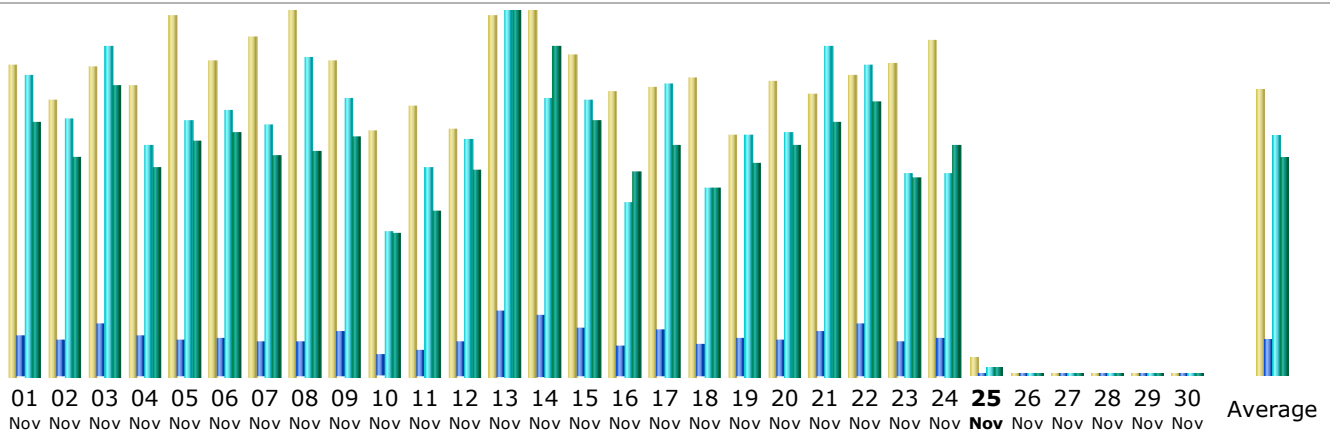

Last Update: 25 Nov 2016 - 02:07 [Update now](#)

Reported period: Nov 2016

Summary

Reported period	Month Nov 2016				
First visit	01 Nov 2016 - 00:00				
Last visit	25 Nov 2016 - 01:56				
	Unique visitors	Number of visits	Pages	Hits	Bandwidth
Viewed traffic *	5,062	13,600 (2.68 visits/visitor)	110,978 (8.16 Pages/Visit)	750,994 (55.22 Hits/Visit)	13.86 GB (1068.41 KB/Visit)
Not viewed traffic *			370,420	454,492	13.70 GB

* Not viewed traffic includes traffic generated by robots, worms, or replies with special HTTP status codes.

Monthly history

Month	Unique visitors	Number of visits	Pages	Hits	Bandwidth
Jan 2016	6,176	13,494	157,649	1,242,331	21.20 GB
Feb 2016	5,106	11,551	122,897	1,055,706	19.46 GB
Mar 2016	5,689	14,254	166,363	1,245,708	21.59 GB
Apr 2016	5,404	11,575	123,642	1,005,071	16.21 GB
May 2016	5,692	13,119	156,052	1,119,206	18.56 GB
Jun 2016	5,802	12,997	128,156	1,010,998	15.86 GB
Jul 2016	6,118	13,956	146,510	1,113,227	18.58 GB
Aug 2016	6,584	14,792	157,578	1,193,827	19.27 GB

Sep 2016	6,303	14,206	148,423	1,096,255	18.72 GB
Oct 2016	6,847	18,371	160,367	1,070,262	19.67 GB
Nov 2016	5,062	13,600	110,978	750,994	13.86 GB
Dec 2016	0	0	0	0	0
Total	64,783	151,915	1,578,615	11,903,585	202.98 GB

Days of month

Day	Number of visits	Pages	Hits	Bandwidth
01 Nov 2016	575	4,672	36,485	640.88 MB
02 Nov 2016	509	4,257	31,095	547.61 MB
03 Nov 2016	573	6,238	39,928	730.02 MB
04 Nov 2016	536	4,708	27,950	521.65 MB
05 Nov 2016	666	4,073	30,892	591.32 MB
06 Nov 2016	584	4,350	32,172	611.01 MB
07 Nov 2016	627	3,776	30,433	557.25 MB
08 Nov 2016	679	3,868	38,790	567.82 MB
09 Nov 2016	583	5,263	33,765	602.02 MB
10 Nov 2016	453	2,496	17,537	356.18 MB
11 Nov 2016	498	2,881	25,314	414.81 MB
12 Nov 2016	457	3,829	28,829	520.91 MB
13 Nov 2016	667	7,723	45,127	938.44 MB
14 Nov 2016	688	7,091	33,609	829.51 MB
15 Nov 2016	595	5,668	33,593	642.96 MB
16 Nov 2016	527	3,339	21,010	514.30 MB
17 Nov 2016	534	5,315	35,489	582.79 MB
18 Nov 2016	551	3,548	22,684	470.70 MB