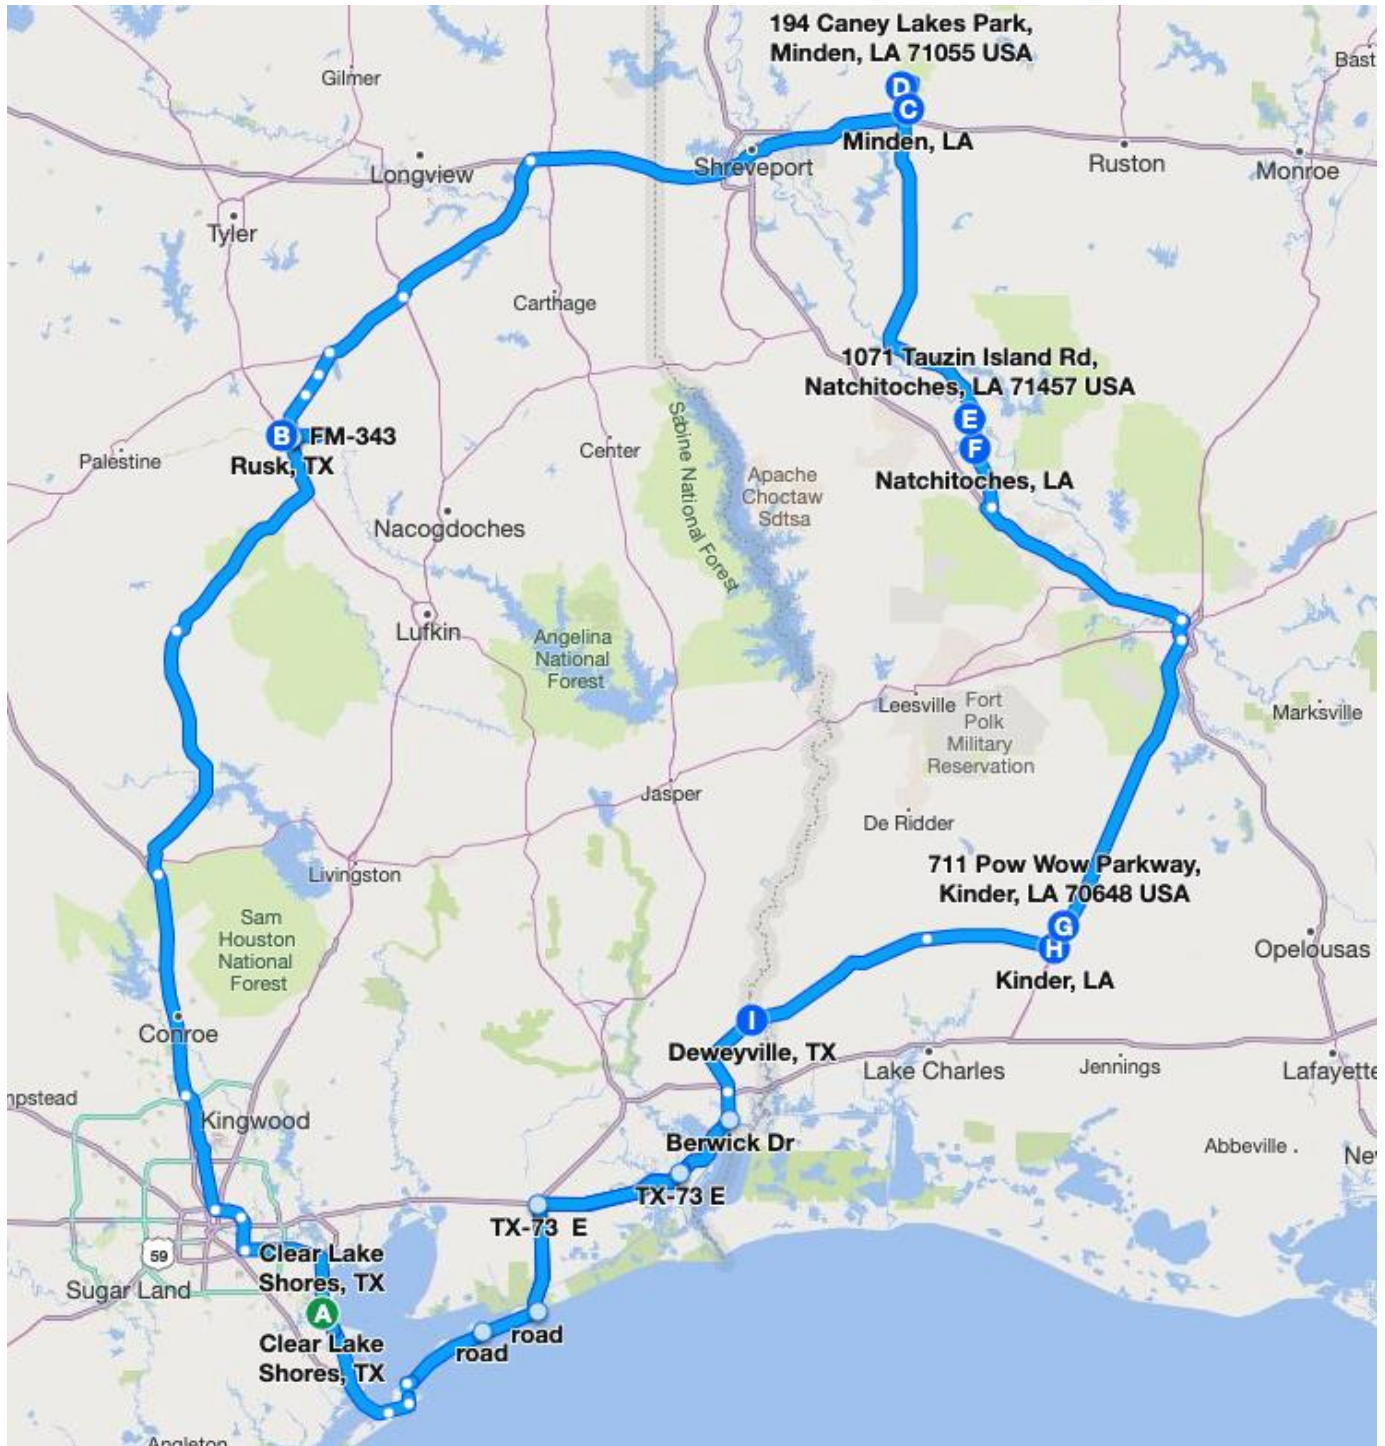

**2020-JULY – 6 Nights, 7 Day – East Texas to West Louisiana Loop ~900 Miles**

## **2020-JULY – 6 Nights, 7 Day – East Texas to West Louisiana Loop ~900 Miles**

TH 7/23 – Clear Lake Shores, TX – START

**\*Pure Gas Chevron** 2400 E Denman Ave, Lufkin, TX; 936-634-3918;

**Alt: Pure Gas Murphy Usa 7653** 2500 D Mccall Dr # B, Lufkin, TX; 936-639-9419;