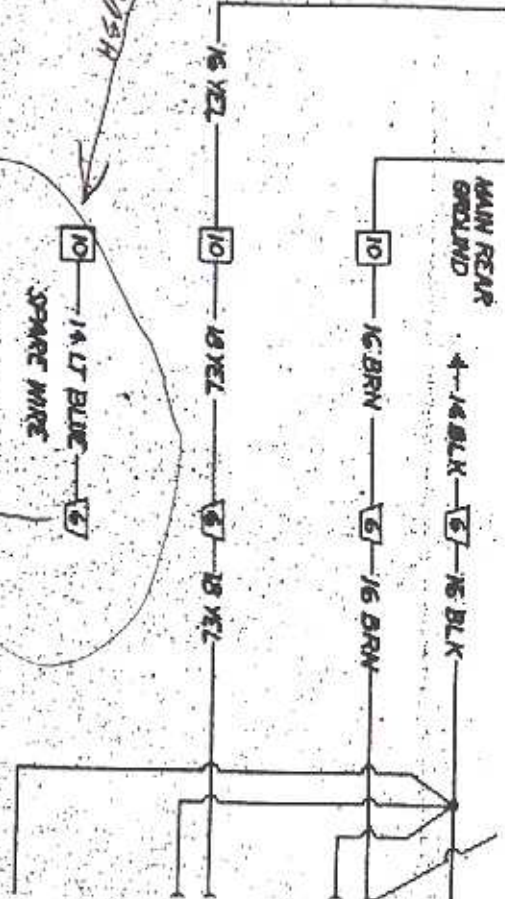

10 with Multiple Connections  
 1st Panel Head to Side Body Head  
 Under 1st Panel upper LH side of Dash

TRAILER WAG RPO.

30A  
 10 1/2 pcs

Six Way Mount, Place on  
 Side Body Head to Rear Body Head  
 for Range

Note This is not  
 shown on 75+  
 Diagram