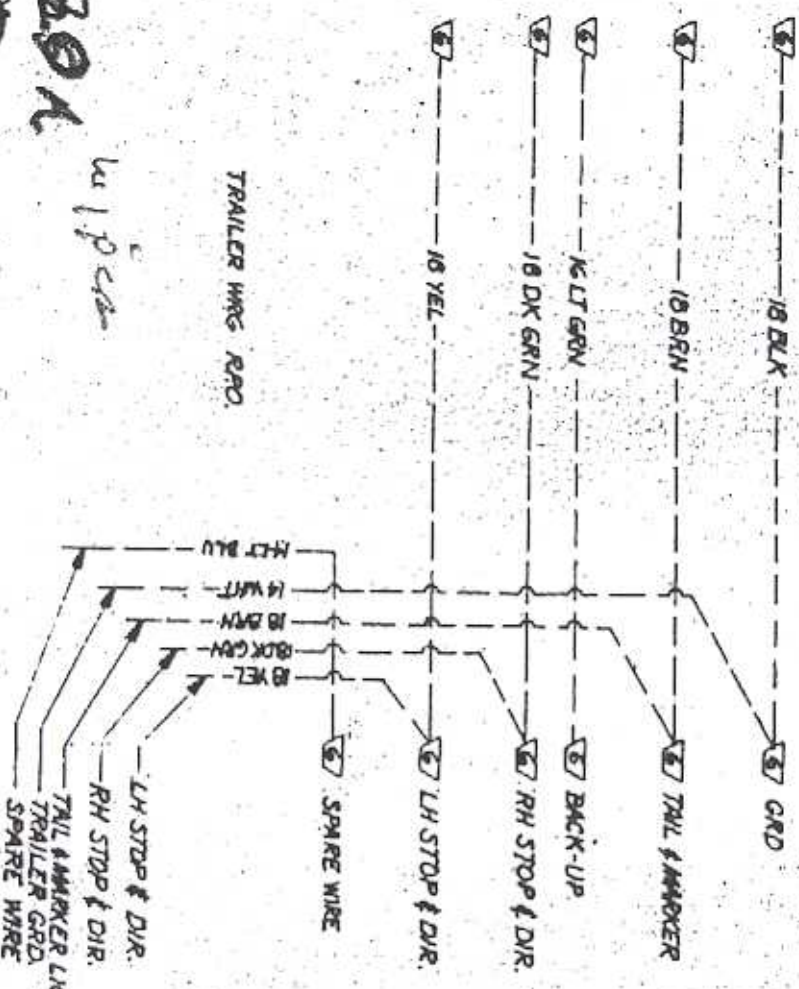

10 with Multiple Connections  
 1st Panel Head to Side Body Head  
 Under 1st Panel upper LH side of Dash

TRAILER WAG RPO.

30A  
 10 1/2 pcs

Six Way Mount, Place on  
 Side Body Head to Rear Body Head  
 for Range

Note This is not  
 shown on 75+  
 Diagram