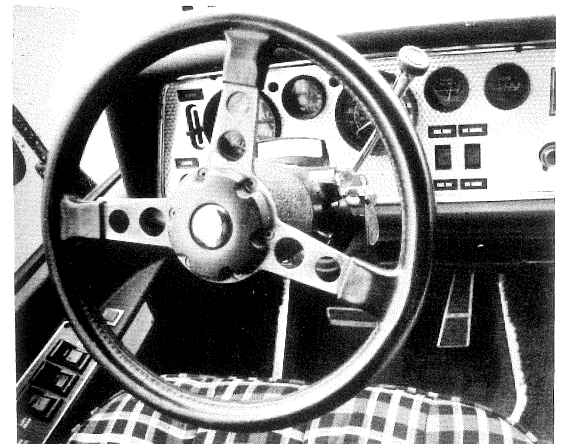

TRAVELER

The Trans Am Traveler is a unique GMC Motorhome which has been customized by the GM Design Staff. The multi-hued paint, trim and window layout is unique. To keep it in the right family, they modified the interior to take an engine-turned T/A dash, steering column and padded wheel. Note T/A birds.