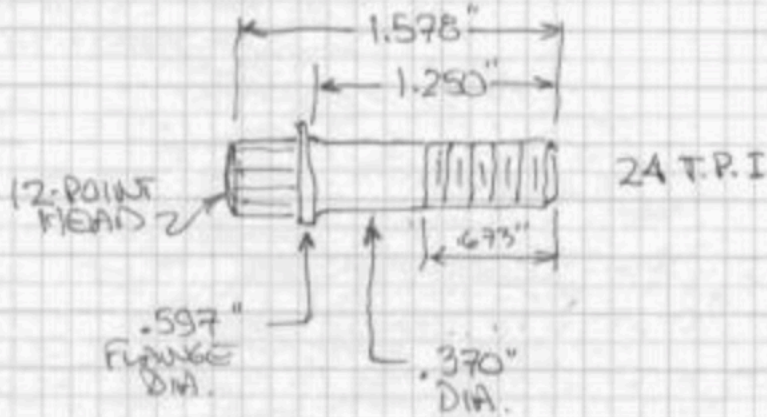

GMC DRIVE FLANGE BOLTS

NOTE!
FITS 12 POINT
7/16" SOCKET

SAMPLE MEAS. 1/12/04 RBW
GM PART NO. 394777

WASHER

SAMPLE MEAS. 1/12/04 RBW